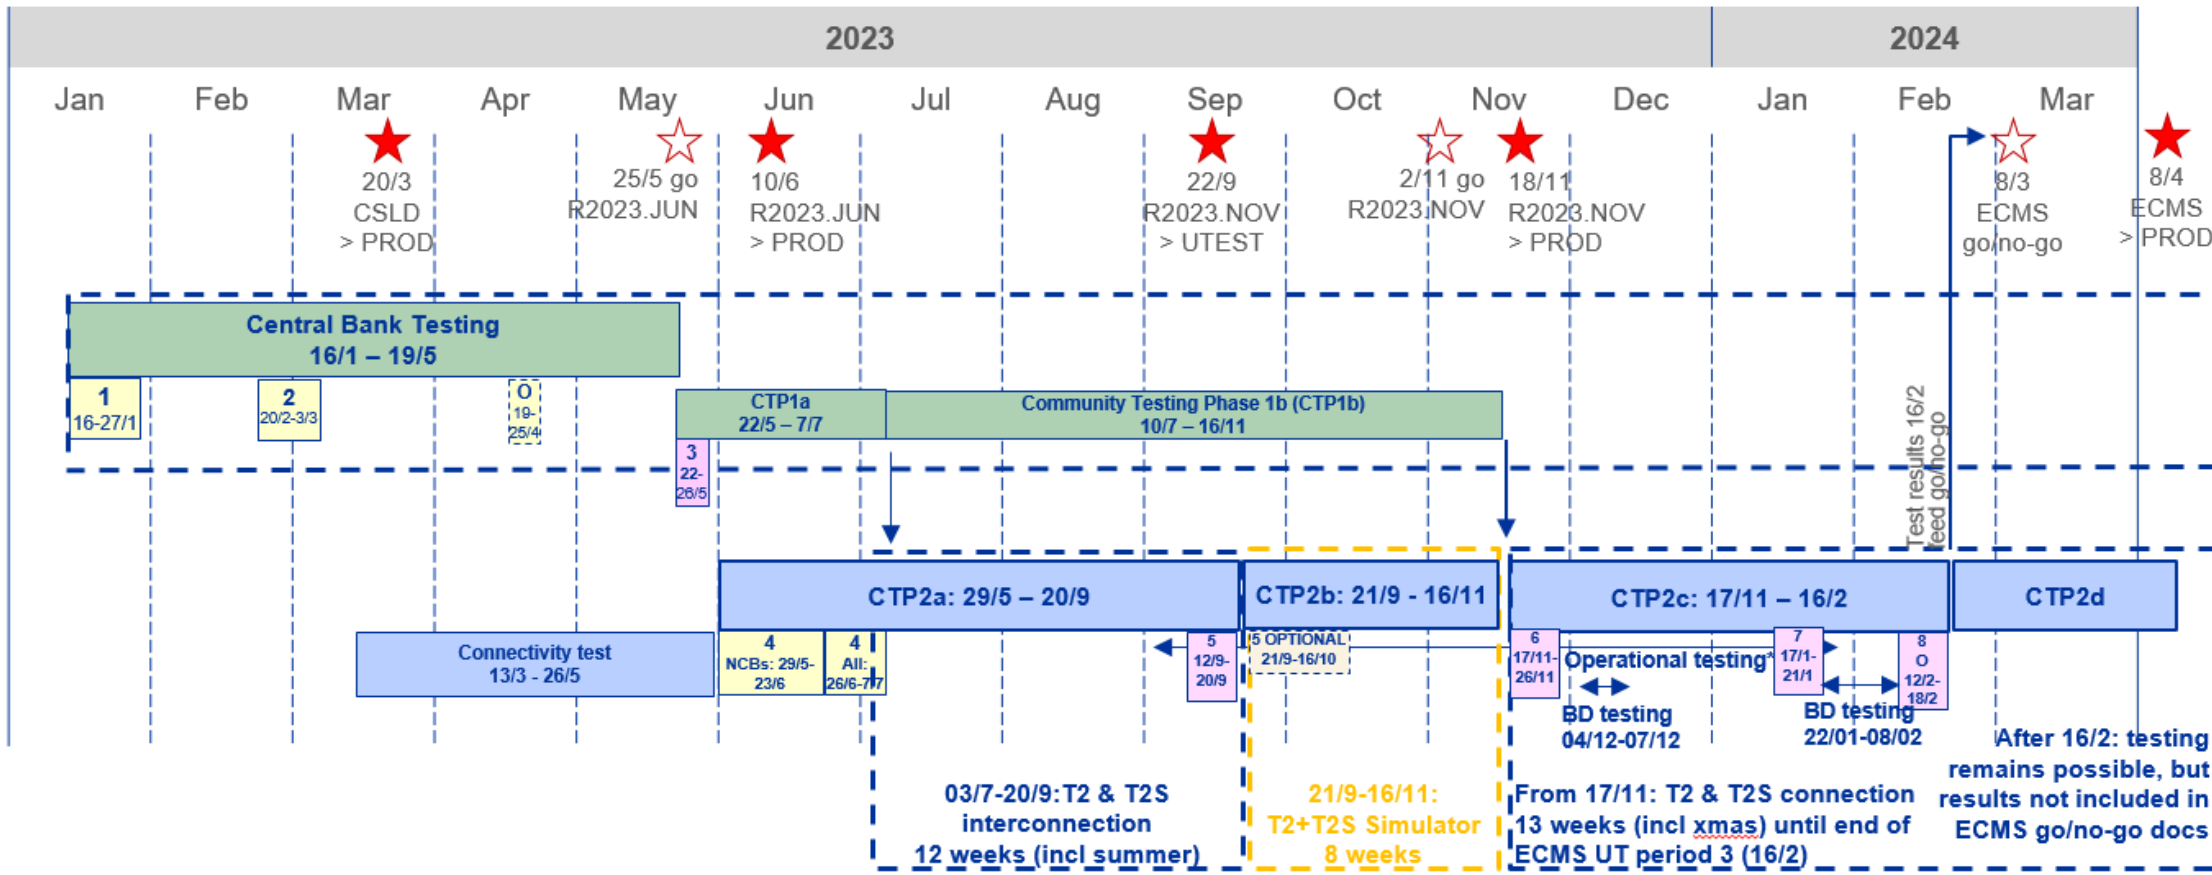

ECMS User testing plan

Environments and usage

ECMS EAC

NCB/CSD/TPA interoperability testing

ECMS PREPROD

Community/Business day, and Operational testing

Migration activities

Pre-Migration tests

Preparation week/Migration weekend tests

Target Services interconnectivity

--- T2S & CLM interconnection

- - - T2/T2S simulator

*Operational testing: Simple ORTs in 10/7 – 18/8
 Disruptive days: 6d in 28/8/23 – 11/9/23; 4d in 21/9/23 – 10/11/23; optional 5d in Dec 23-Jan 24